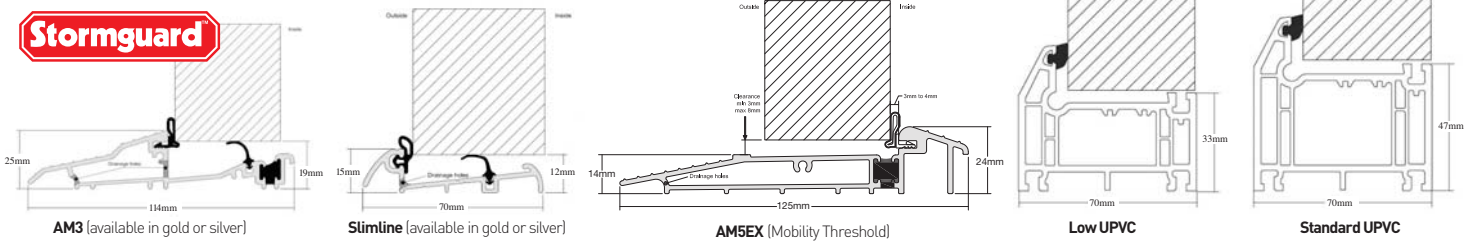

Tube

Flat

Swept

TRADITIONAL IRONMONGERY

We have a range of stunning traditional knockers and handles that add a real touch of class.

THRESHOLDS

To allow for every circumstance we offer the largest range of door thresholds. All of our Stormguard aluminium thresholds are Part 'M' compliant within the latest Building Regulations for easy access.