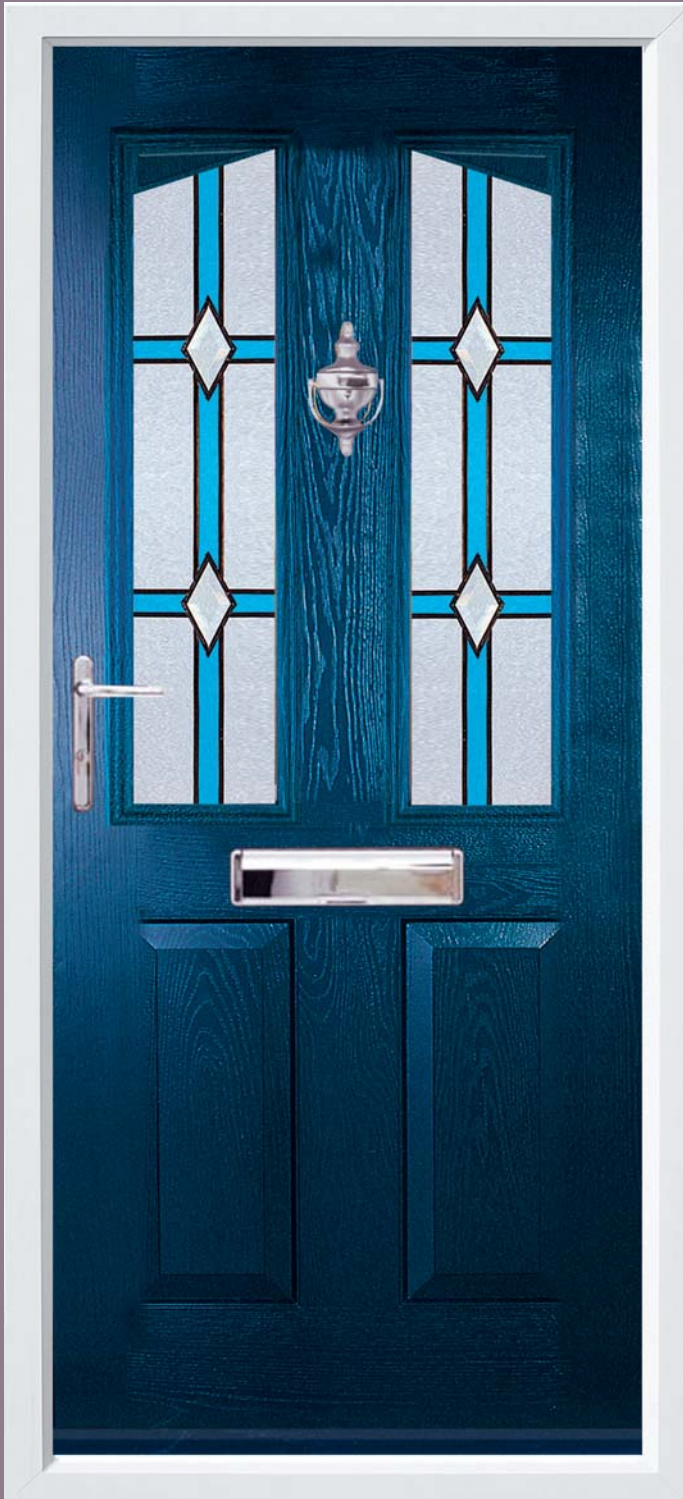

HARLECH

A very popular choice for properties with gable end features.

This door can achieve a U-value of 1.3 w/m²k