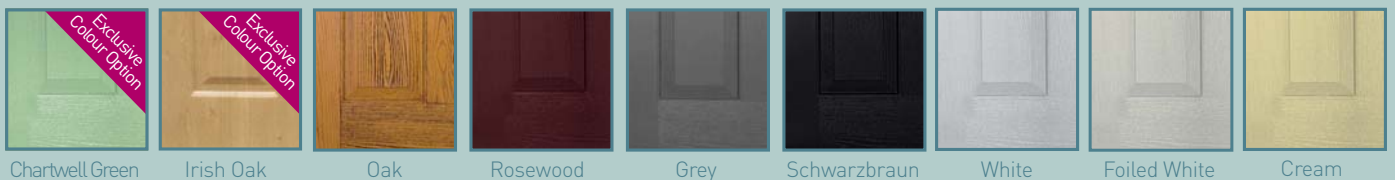

THESE COLOURS ARE AVAILABLE ON DOOR AND/OR FRAME