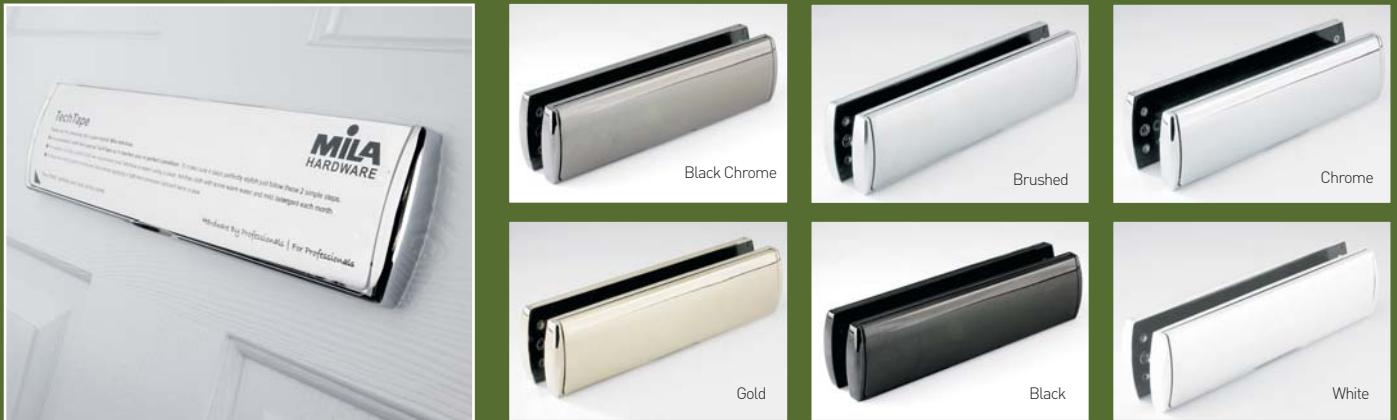

ACCESSORIES

A fine selection of beautiful accessories to perfectly complement your choice of door.
Whether modern or traditional you will find an accessory to really make your door stand out.

DOOR KNOCKERS

LETTERPLATES

The first composite door to embrace the stunning Prolinea letterplate. Care instructions included on every letterplate

HINGES

Our new slimline, face fixed flag hinge is sleek and modern. It has successfully gone through Pas 23-24 testing