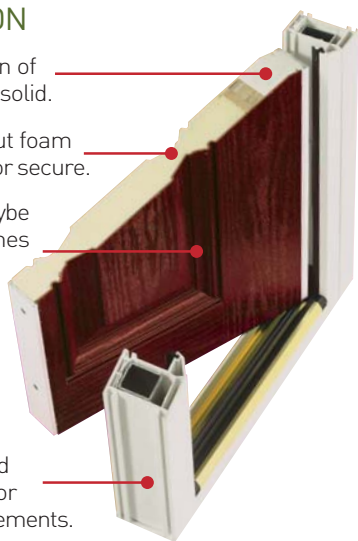

Our Prolinea Letter plates and handles carry a 2 year guarantee. Rim latches and door knockers carry a 12 month guarantee, however looked after, they will last for many years.

THE COMPARISON

A TYPICAL FOAM FILLED CONSTRUCTION

Only a small section of the door is actually solid.

Thermally great, but foam filled so not solid, nor secure.

Gel coated GRP maybe strong but it scratches very easily.

Most other doors have frames containing lead stabilizers. The frames are only 3 chambers thick and use valuable steel or aluminium reinforcements.