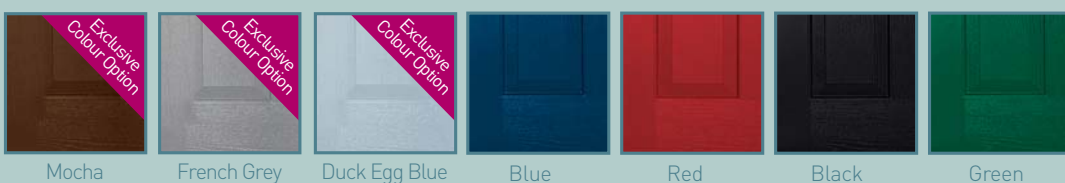

Choose from over 4600 Colour Options

All of our fantastic designs are available in any of our 16 colours inside and/or outside of the door, including industry firsts, Mocha, Chartwell Green, Duck Egg Blue, French Grey and Irish Oak. Plus also available with Schwarzbraun, Grey, Cream, Rosewood, Irish Oak, Chartwell Green, Golden Oak, Foiled White and white matched frames.

We offer the largest range of colours from stock in the UK. Choose from 18 different frame colour combinations. With Solidor, you can mix and match for example: Chartwell Green on White outer frame with Duck Egg Blue on French Grey door.

THESE COLOURS ARE AVAILABLE ON DOOR AND/OR FRAME

THESE COLOURS ARE AVAILABLE ON DOOR ONLY

The frame colour is the same colour on both sides or colour on white

Edge Banding Colours

White as standard, brown on Rosewood and Schwarzbraun when coloured both sides, caramel on Oak and Irish Oak when coloured both sides.