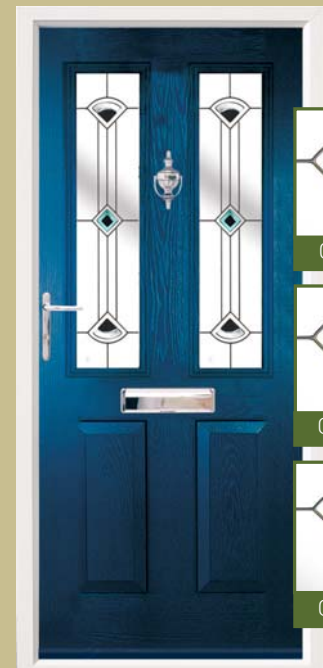

Quad Red

Quad Grey

Quad Blue

Ludlow 2 Quad Black